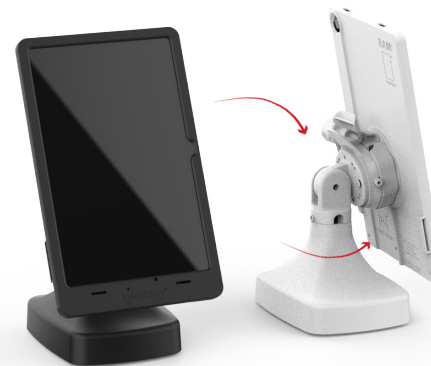

FEATURES & BENEFITS

Seamless Device Ecosystem

The tilt & swivel dock comes in both GDS® Uni-Conn™ and Uni-Conn™ Powered, compatible with almost any IntelliSkin®-wrapped device—simplifying deployments and device upgrades.

Detachable for Flexibility

The quick disconnect feature transforms your tablet into a mobile point-of-sale (mPOS) solution, expanding your ability to assist customers wherever they are.

Easy to Dock

Easily dock and undock with assisted matching octagon-shaped positioning marker.

Pivot & Tilt

Easily turn the device from associate to customer when finalizing transactions with the pivot or tilt function.

GDS® Uni-Conn™ Tilt & Swivel Docks

AVAILABLE DOCKS (REAR POGO PADS)

Tilt & Swivel Docks	Connection Type	Color	Peripheral Support	Locking
RAM-GDS-DOCK-D14-U3C	USB-C	Black	-	
RAM-GDS-DOCK-D14-U3C-GRY	USB-C	Gray	-	
RAM-GDS-DOCK-D14-U3C-2A	USB-C	Black	(2) USB-A	
RAM-GDS-DOCK-D14-U3C-2A-GRY	USB-C	Gray	(2) USB-A	
RAM-GDS-DOCKLR-D14-U3C	USB-C	Black	-	•
RAM-GDS-DOCKLR-D14-U3C-GRY	USB-C	Black	-	•
RAM-GDS-DOCKLR-D14-U3C-2A	USB-C	Black	(2) USB-A	•
RAM-GDS-DOCKLR-D14-U3C-2A-GRY	USB-C	Gray	(2) USB-A	•
RAM-GDS-DOCK-D14-U3E	PoE	Black	-	
RAM-GDS-DOCK-D14-U3E-GRY	PoE	Gray	-	
RAM-GDS-DOCKLR-D14-U3E	PoE	Black	-	•
RAM-GDS-DOCKLR-D14-U3E-GRY	PoE	Gray	-	•
RAM-GDS-DOCK-D14-U3E-2A	PoE	Black	(2) USB-A	
RAM-GDS-DOCK-D14-U3E-2A-GRY	PoE	Gray	(2) USB-A	
RAM-GDS-DOCKLR-D14-U3E-2A	PoE	Black	(2) USB-A	•
RAM-GDS-DOCKLR-D14-U3E-2A-GRY	PoE	Gray	(2) USB-A	•

GDS® Uni-Conn™ Tilt & Swivel Docks

DIMENSIONS & SPECIFICATIONS

Specifications

HARDWARE INCLUDED

- PoE:** (1) RAM® PoE to Power Delivery Charging Module
- USB-C:** (1) 1 Meter USB-C 2.0 Male to Male Extension Cable